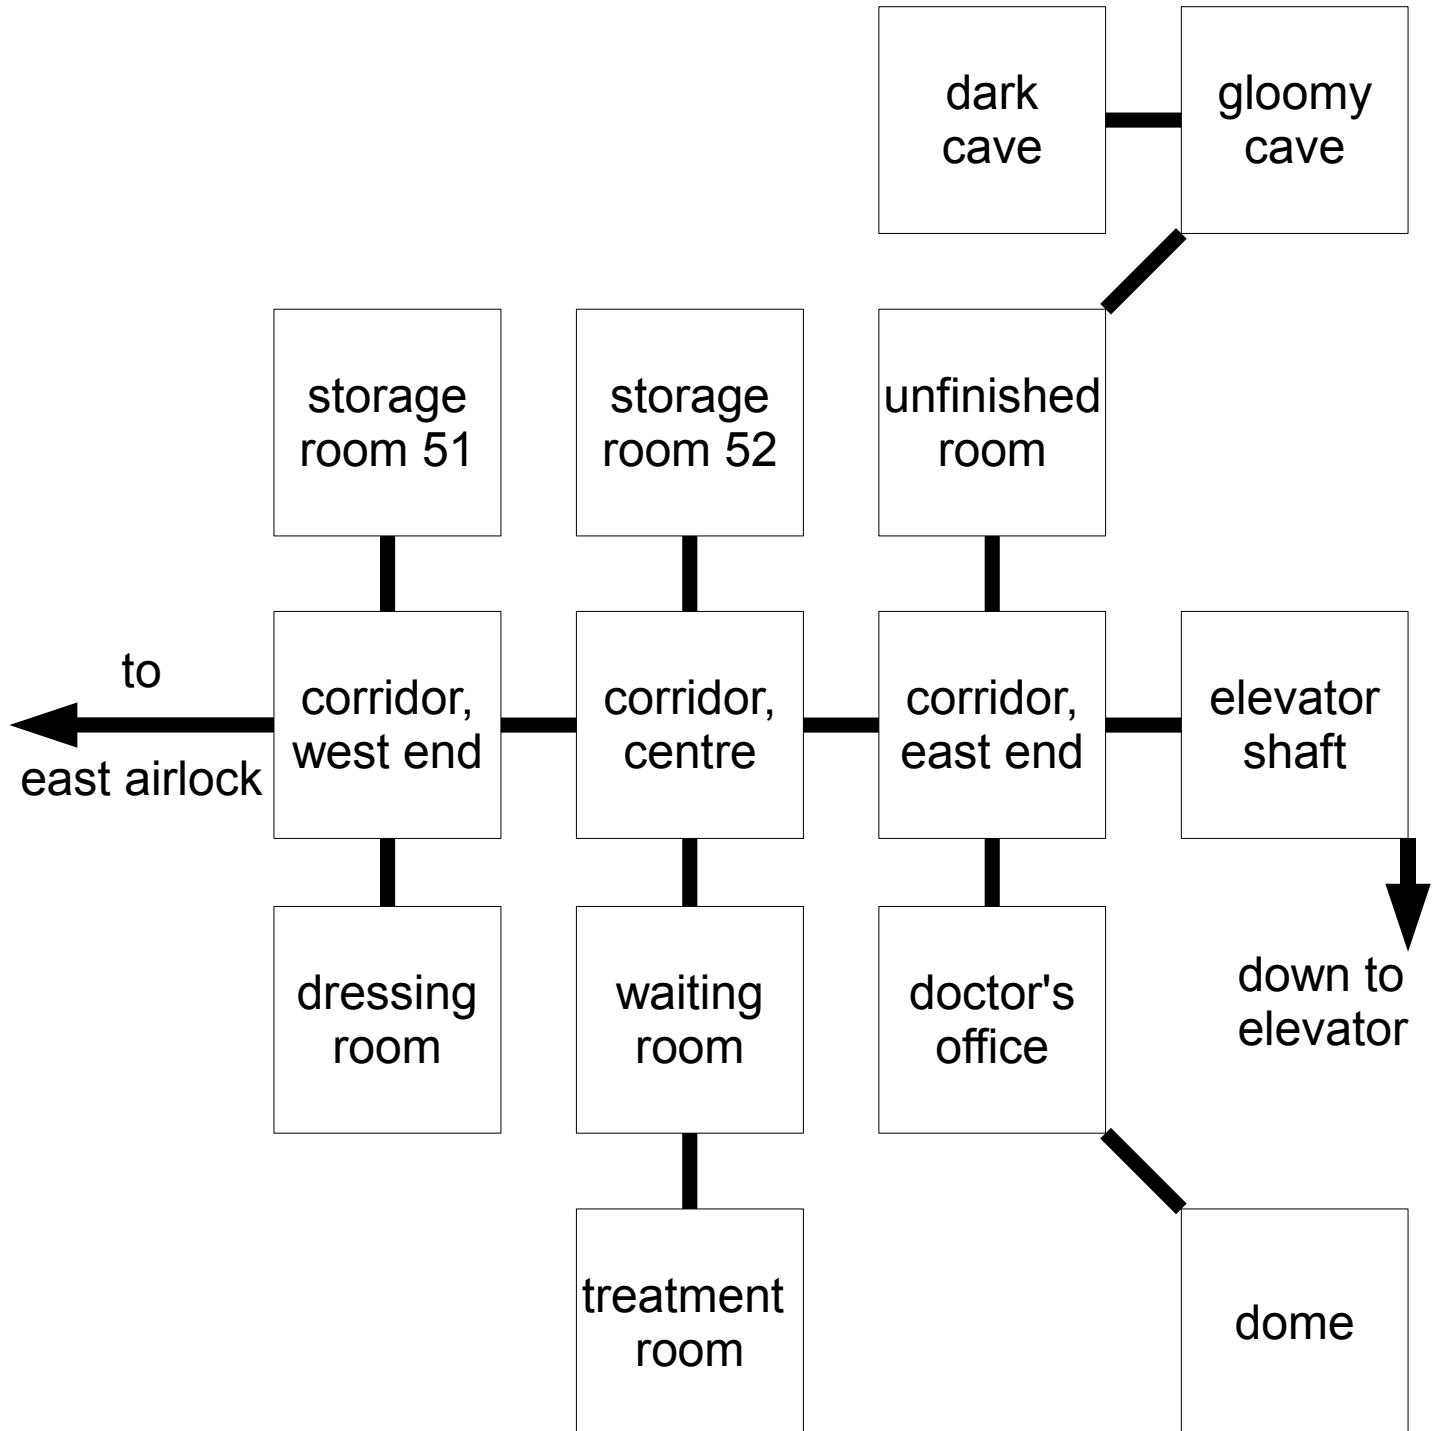

Grand Curve

rock field

notable coordinates

your shuttle	037.128
crates, laser cutter	037.125
prospector's shuttle	037.126

legend

restricted area

bridge and airlocks

underground facility, upper level

underground facility, lower level