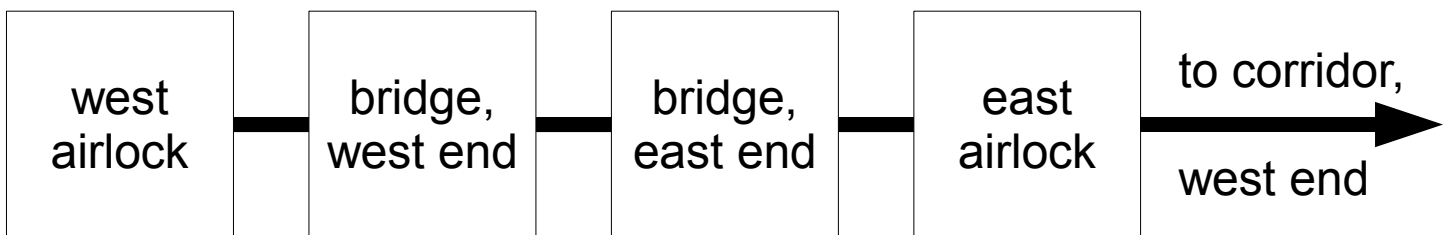

Grand Curve

rock field

notable coordinates

your shuttle	037.128
crates, laser cutter	037.125
prospector's shuttle	037.126

legend

restricted area

bridge and airlocks

underground facility, upper level

underground facility, lower level